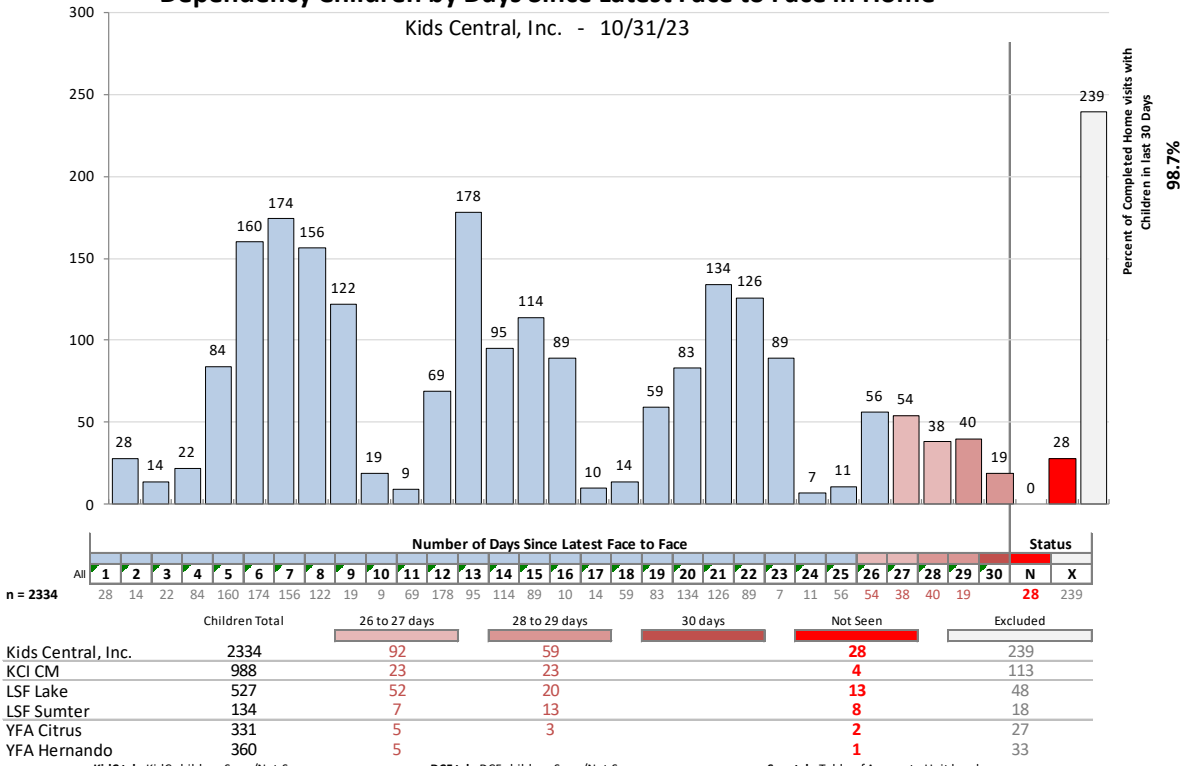

Home Visits – October 2023

Kids Central, Inc. ▾

Dependency Children by Days Since Latest Face to Face in Home

Kids Central, Inc. - 10/31/23

All	Number of Days Since Latest Face to Face																														Status	
	1	2	3	4	5	6	7	8	9	10	11	12	13	14	15	16	17	18	19	20	21	22	23	24	25	26	27	28	29	30	N	X
n = 2334	28	14	22	84	160	174	156	122	19	9	69	178	95	114	89	10	14	59	83	134	126	89	7	11	56	54	38	40	19	28	239	
	Children Total											26 to 27 days			28 to 29 days			30 days			Not Seen			Excluded								
Kids Central, Inc.	2334												92			59						28			239							
KCI CM	988												23			23						4			113							
LSF Lake	527												52			20						13			48							
LSF Sumter	134												7			13						8			18							
YFA Citrus	331												5			3						2			27							
YFA Hernando	360												5									1			33							